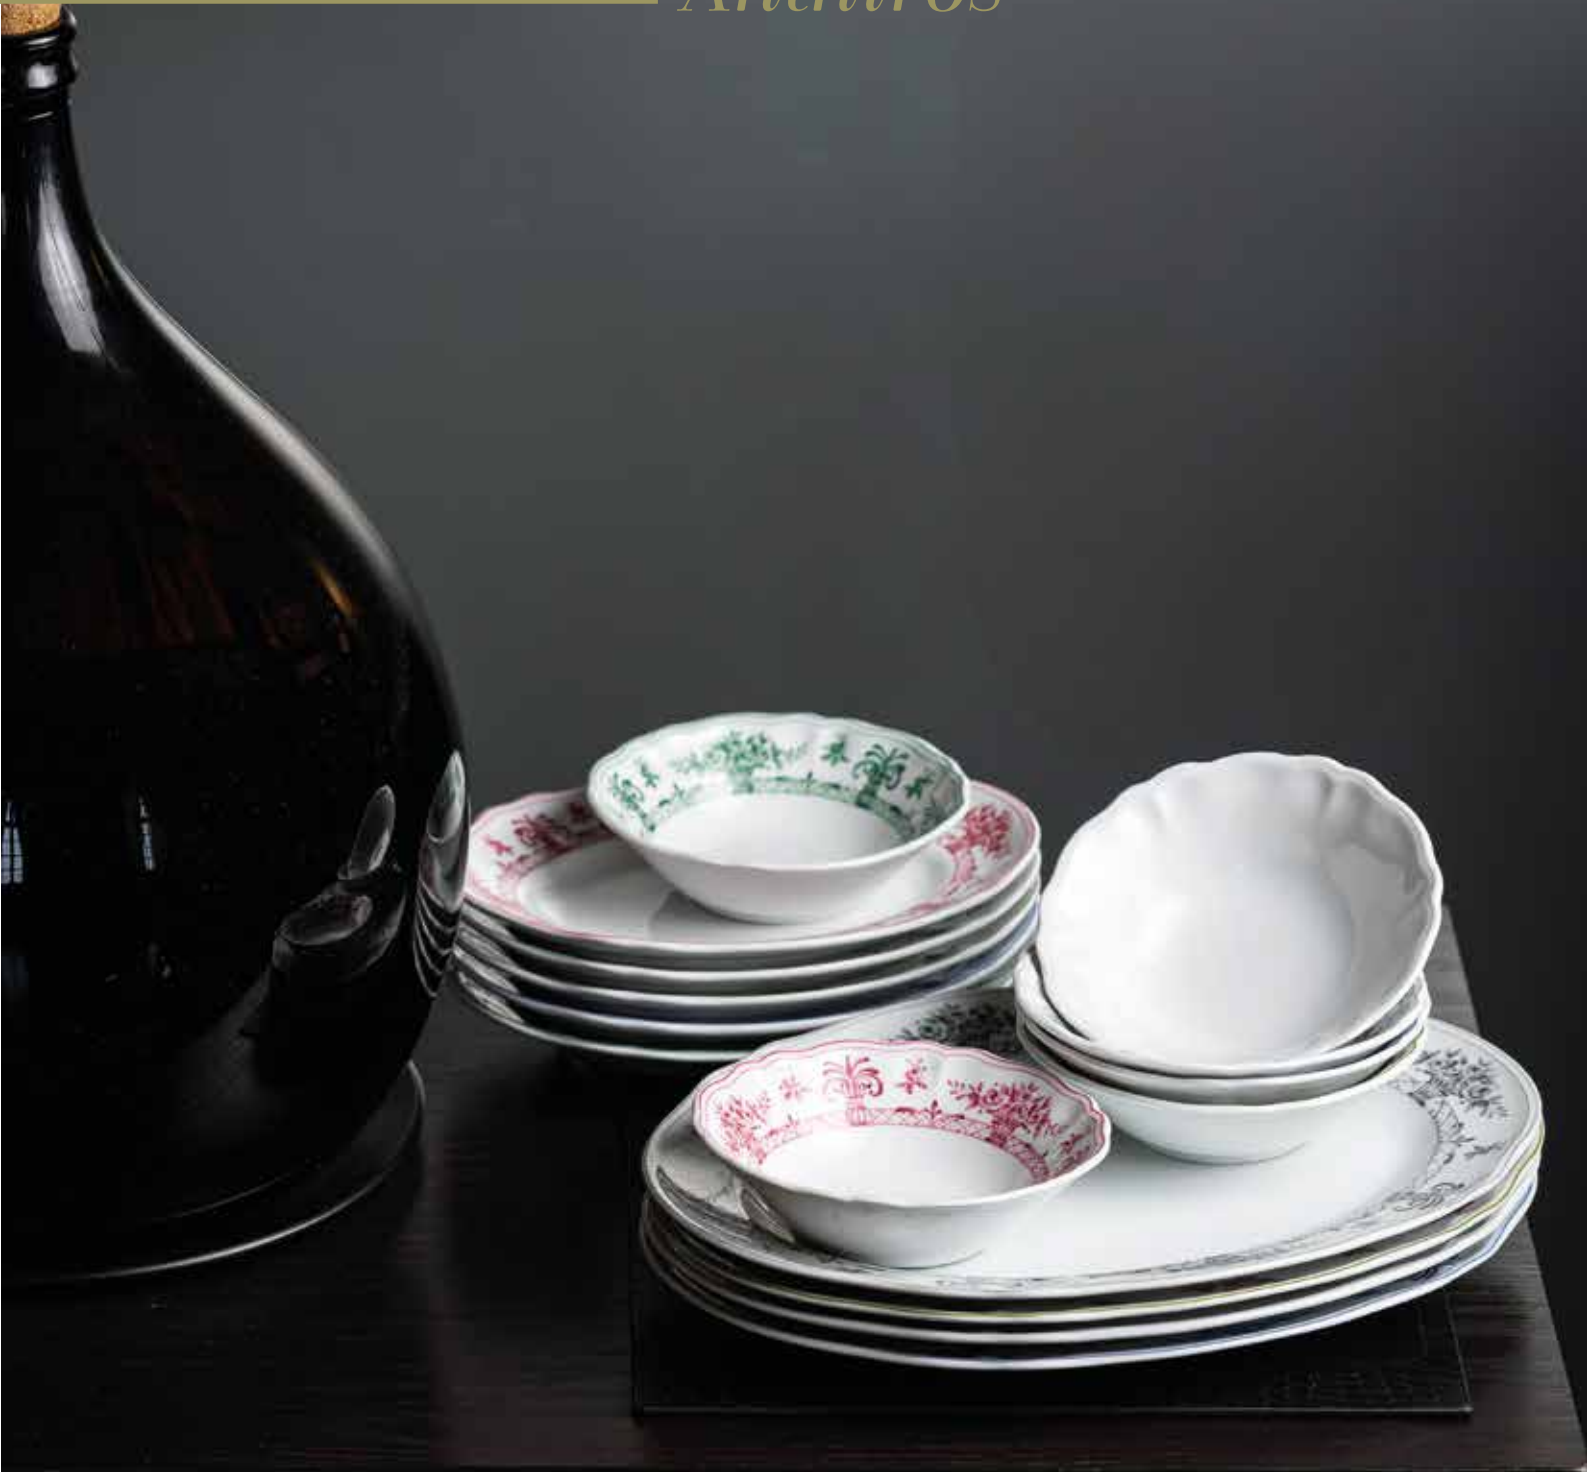

PORCELAIN

*Neos
Anthiros*