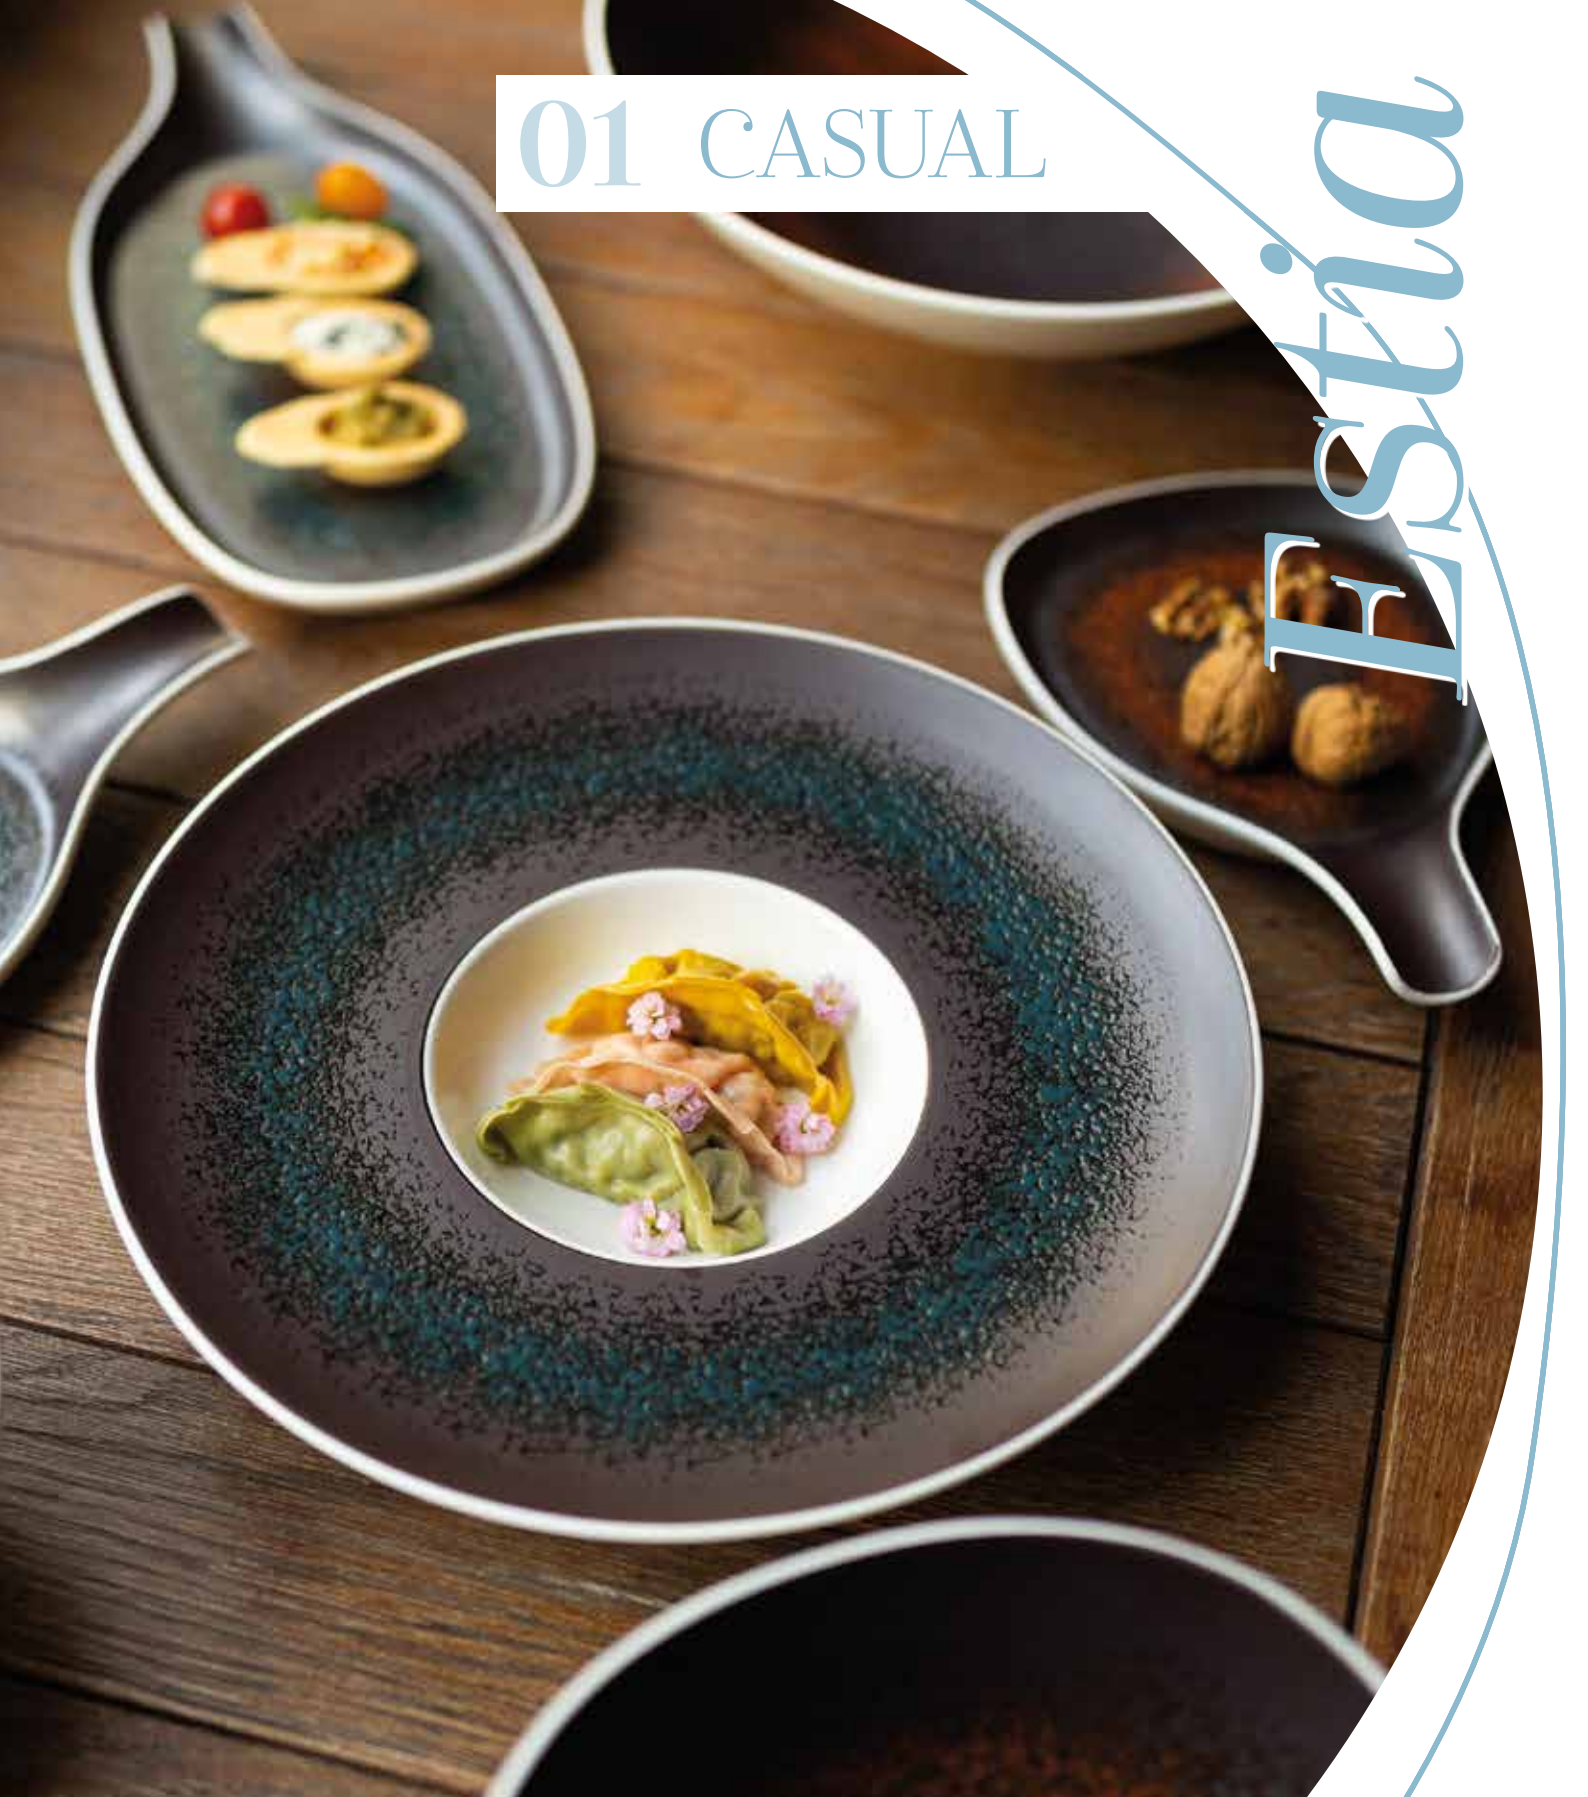

01 CASUAL

Hestia

The fireplace and flames, symbols of the goddess Hestia, can be found in the shapes and warm nuances of this collection. Each item of this collection is unique and irreproducible because of the reactive dots on the surface.