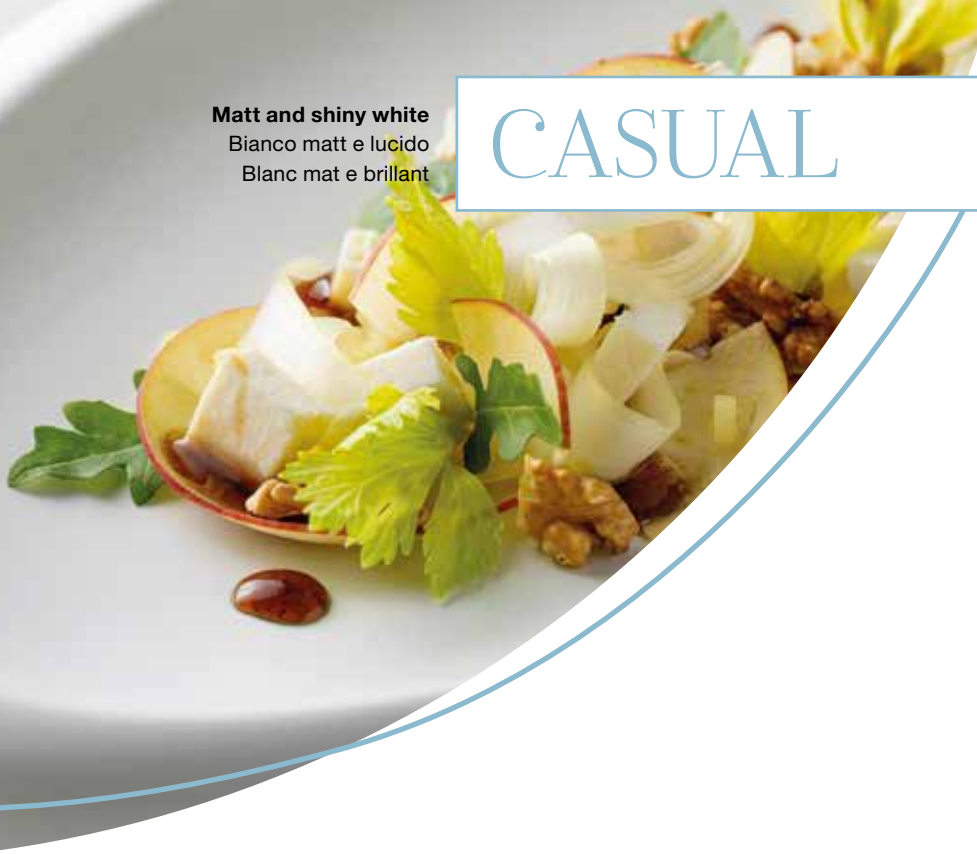

Matt and shiny white
Bianco matt e lucido
Blanc mat e brillant

CASUAL