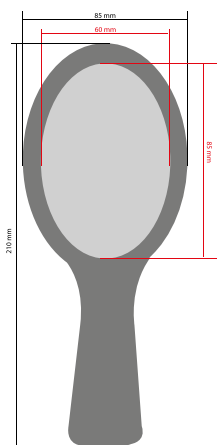

TT07SSMVT
Snack Spoon Medium
in Stainless Steel AISI 304
85 x 205 mm -h 30 mm
Vintage Finish