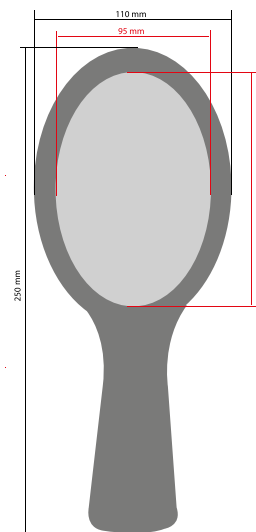

TT07SSM
 Snack Spoon Medium
 in Stainless Steel AISI 304
 85 x 205 mm - h 30 mm
 Mirror Finish

TT07SSL
 Snack Spoon Large
 in Stainless Steel AISI 304
 110 x 250 mm - h 30 mm
 Mirror Finish

TT04R
 Round Snack Bowl Holder
 in Stainless Steel AISI 304
 Ø 90 mm - h 30 mm
 Mirror Finish