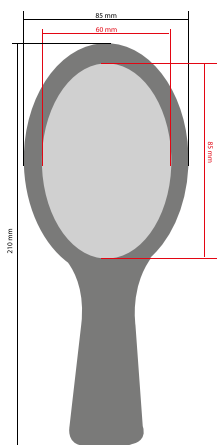

TT07SSM
 Snack Spoon Medium
 in Stainless Steel AISI 304
 85 x 205 mm - h 30 mm
 Mirror Finish

TT07SSL
 Snack Spoon Large
 in Stainless Steel AISI 304
 110 x 250 mm - h 30 mm
 Mirror Finish

TT04R
 Round Snack Bowl Holder
 in Stainless Steel AISI 304
 Ø 90 mm - h 30 mm
 Mirror Finish