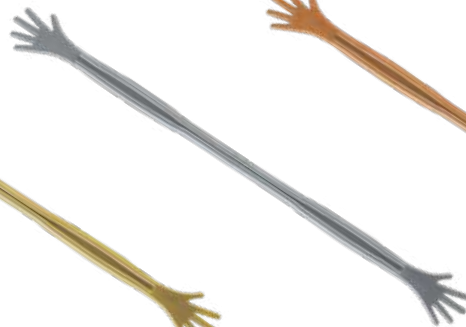

H003MG
Gold

H003MS
Silver