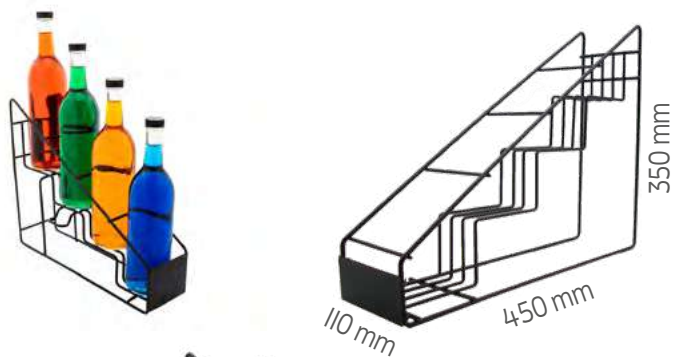

LD005B
Bottle Display 4 step
in Steel
Black Matt Finish