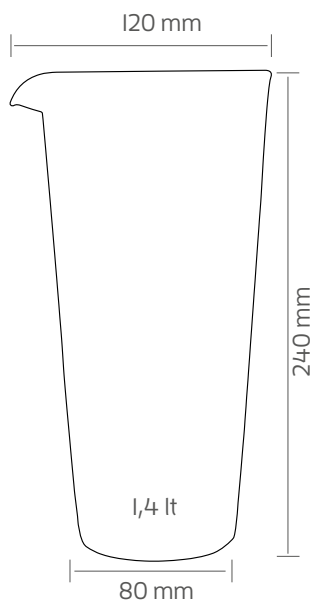

The new Mixing Glass by The Bars is handmade by Murano artisans. Its thickness makes it very resistant, long-lasting and helps keep the temperature longer. Its dimensions and laser-made decorations make it unique.

Il nuovo Mixing Glass della The Bars è fatto a mano dagli artigiani di Murano. Il suo spessore lo fa diventare molto resistente, durevole nel tempo e aiuta a mantenere più a lungo la temperatura. Le sue dimensioni e le decorazioni fatte al laser, lo rendono unico nel suo genere.

Artigiani
di Murano

HAND MADE

BIC010
Scagner Mixing Glass
Clear