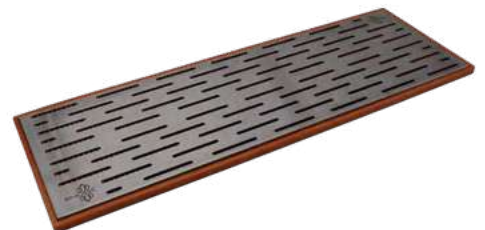

B021MCLX
Copper