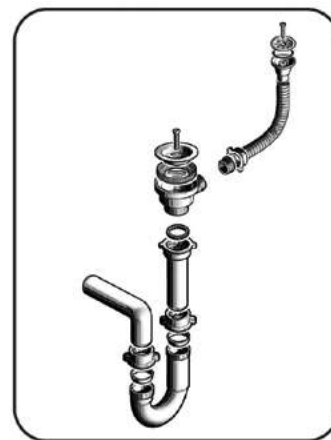

CSI 85 PL-PLUS*

Drink Station

All drink station include the Pipe Trap Kit
meas. 845x550 mm / h 340 mm
Insulated Grey Metallic

* Insulated with polyurethane expanded foam inside a 40 mm. cavity in between the 2 wells. Keeps perfectly ice for hours.

* *Coibentata mediante una controvasca con all'interno dell'intercapedine 40 mm di schiuma poliuretana espansa. Mantiene perfettamente il ghiaccio per ore.*

CSI 85 PLB-PLUS*

Drink Station

All drink station include the Pipe Trap Kit
meas. 845x550 mm / h 340 mm
Insulated Black Metallic