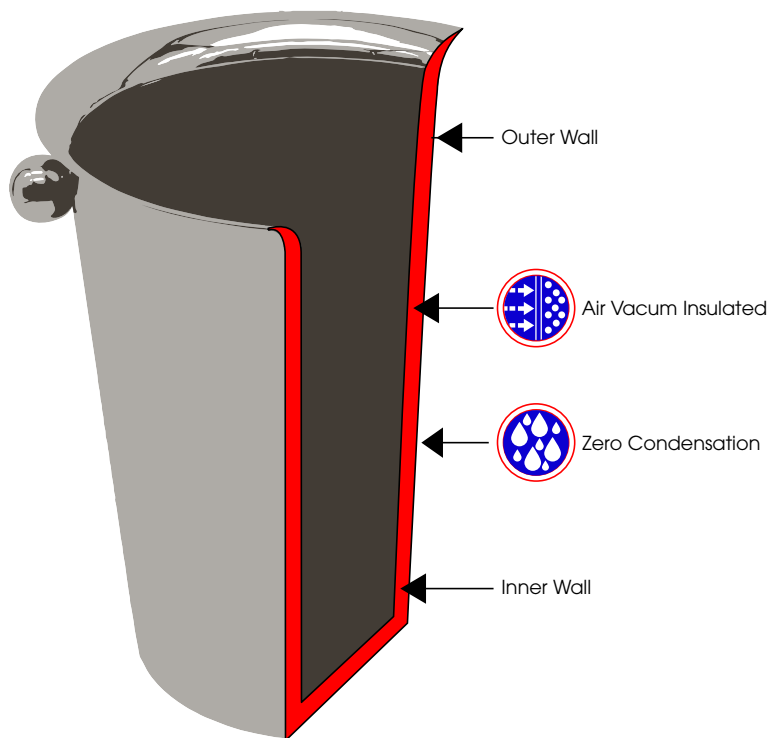

T010
Easel Menu Holder A4
Double Clips
in Beech Wood

T009
Easel Menu Holder A5
Double Clips
in Beech Wood

C007
Cake Tray
in SBC

C007WD
Cake Tray Wood
in Eco Wood
& SBC

IB02LNDW
Ice Bucket Classic Line
Double Wall
in Stainless Steel
Ø 210 mm - h 230 mm
Mirror Finish