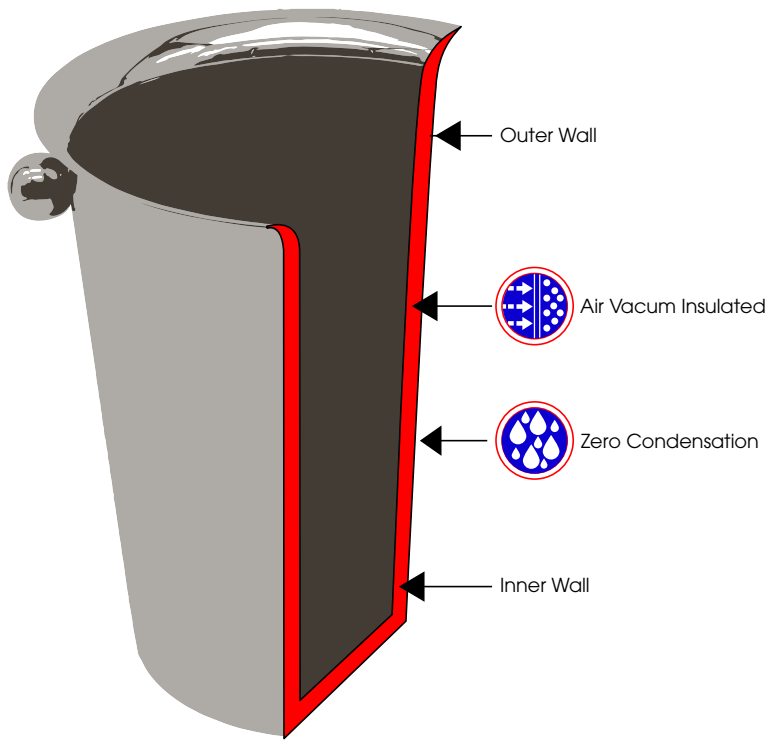

IB01LN
Ice Bucket Classic Line
in Stainless Steel
Ø 215 mm - h 210 mm
Mirror Finish