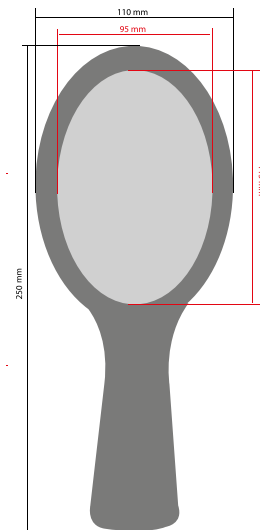

TT04RVT
Round Snack Bowl Holder
in Stainless Steel AISI 304
Ø 90 mm - h 30 mm
Vintage Finish