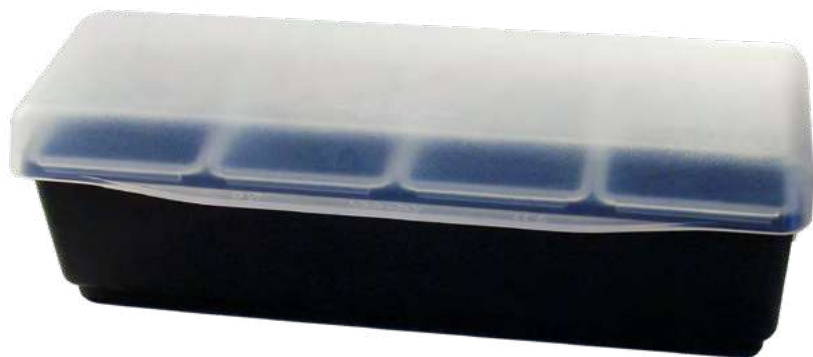

B001MG
Gold

B001MS
Silver

B001MC
Copper

B011
Deluxe Condiment Holder
6 compartments
Cover in SBC
Body in ABS
Black

B012
Deluxe Condiment Holder
4 compartments
Cover in SBC
Body in ABS
Black

B011WD
 Deluxe Condiment Holder
 6 compartments
 Cover in SBC
 Body in Eco Wood
 Wood