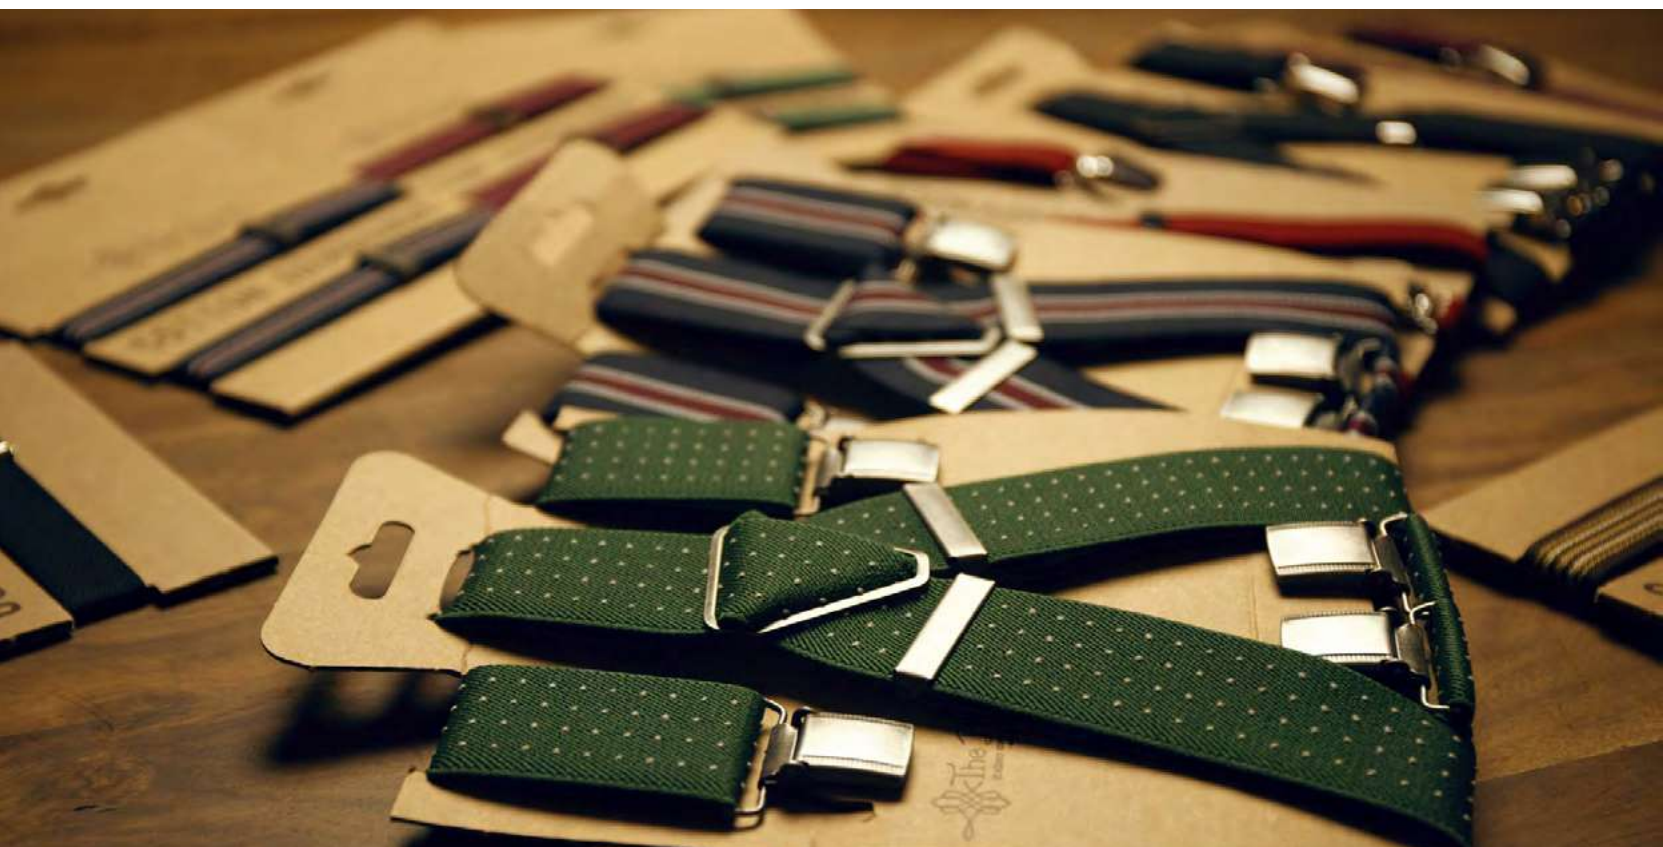

A003BV
Couple of Armbands
Elastic adjustable
Blue Vintage

A004B
Suspenders
Elastic adjustable
Black

A003B
Couple of Armbands
Elastic adjustable
Black

A004MV
Suspenders
Elastic adjustable
Brown Vintage

A003MV
Couple of Armbands
Elastic adjustable
Brown Vintage