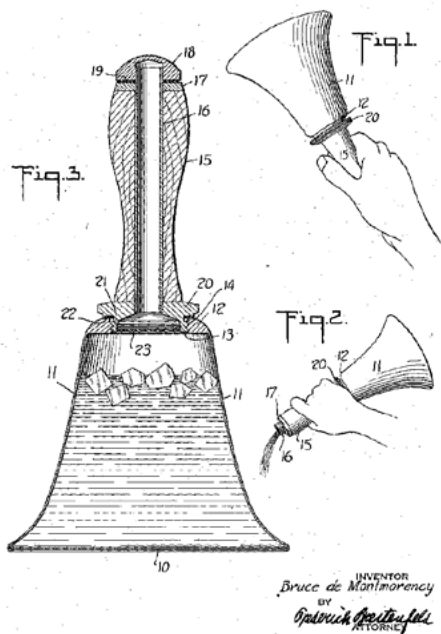

Dec. 14, 1937. B. DE MONTMORENCY 2,102,520
COCKTAIL SHAKER
Filed July 10, 1937

280 mm

SL001
Vintage Bell Cocktail Shaker
in Stainless Steel AISI 304
of 800 ml

TIN04W

White Coated of 28 oz
in Stainless Steel AISI 304
Weighted with a reinforced base