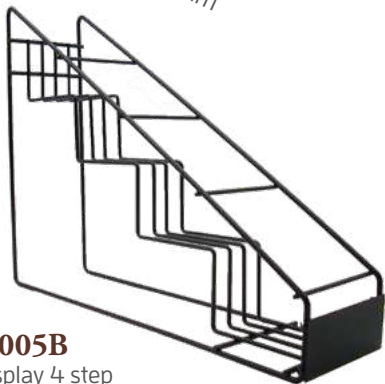

LD005B
Bottle Display 4 step
in Steel
Black Matt Finish