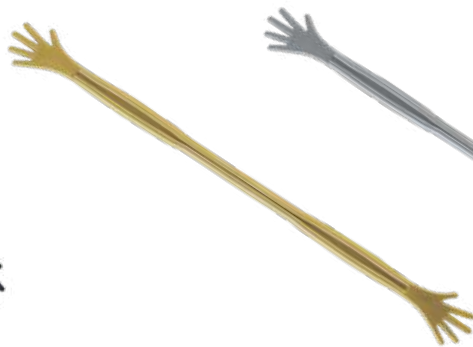

H003MG
Gold