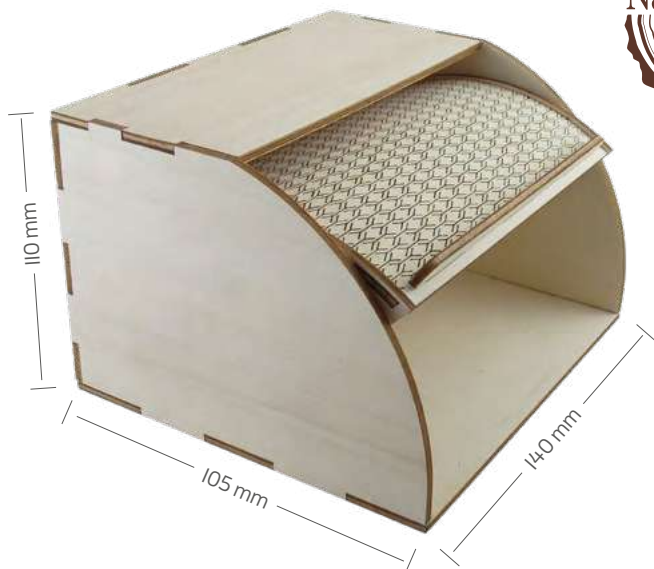

G006
Mini Roll Top Bread Box
in Beech Wood
meas. 105x140 mm / h 110 mm