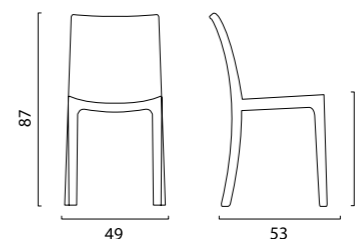

DIMENSIONI | DIMENSIONS (cm)

IMPILABILE | STACKABLE

LOGISTICA | LOGISTIC

		PESO WEIGHT (kg)
PZ. PALLET PCS. PALLET	18	3,8
MISURE PALLET PALLET DIM. (cm)	100 x 60 x 212 h	
PZ. BILICO PCS. TRUCK	1.080	
PZ. 40' CTR PCS. 40' CTN	828	

DIMENSIONI | DIMENSIONS (cm)

IMPILABILE | STACKABLE

LOGISTICA | LOGISTIC

		PESO WEIGHT (kg)
PZ. PALLET PCS. PALLET	20	4,0
MISURE PALLET PALLET DIM. (cm)	105 x 48 x 220 h	
PZ. BILICO PCS. TRUCK	1.400	
PZ. 40' CTR PCS. 40' CTN	1.200	

boheme 150x90
tavolo | table

rattan bistrot
poltrona | armchair

rattan bistrot
sedia | chair

Rattan Bistrot

Sedia polimerica
Polymeric chair

RATTAN BISTROT SEDIA POLIMERICA RATTAN BISTROT POLYMERIC CHAIR

COLORI | COLORS

DIMENSIONI | DIMENSIONS (cm)

IMPILABILE | STACKABLE

LOGISTICA | LOGISTIC

		PESO WEIGHT (kg)
PZ. PALLET PCS. PALLET	22	3,25
MISURE PALLET PALLET DIM. (cm)	95 x 48 x 216 h	
PZ. BILICO PCS. TRUCK	1.540	
PZ. 40' CTR PCS. 40' CTN	1.320	