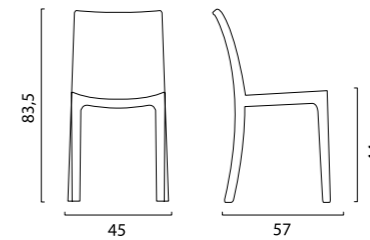

DIMENSIONI | DIMENSIONS (cm)

IMPILABILE | STACKABLE

LOGISTICA | LOGISTIC

		PESO WEIGHT (kg)
PZ. PALLET PCS. PALLET	20	3,35
MISURE PALLET PALLET DIM. (cm)	105 x 48 x 220 h	
PZ. BILICO PCS. TRUCK	1.400	
PZ. 40' CTR PCS. 40' CTN	1.200	

DIMENSIONI | DIMENSIONS (cm)

IMPILABILE | STACKABLE

LOGISTICA | LOGISTIC

		PESO WEIGHT (kg)
PZ. PALLET PCS. PALLET	18	3,8
MISURE PALLET PALLET DIM. (cm)	100 x 60 x 212 h	
PZ. BILICO PCS. TRUCK	1.080	
PZ. 40' CTR PCS. 40' CTN	828	

DIMENSIONI | DIMENSIONS (cm)

IMPILABILE | STACKABLE

LOGISTICA | LOGISTIC

		PESO WEIGHT (kg)
PZ. PALLET PCS. PALLET	20	4,0
MISURE PALLET PALLET DIM. (cm)	105 x 48 x 220 h	
PZ. BILICO PCS. TRUCK	1.400	
PZ. 40' CTR PCS. 40' CTN	1.200	