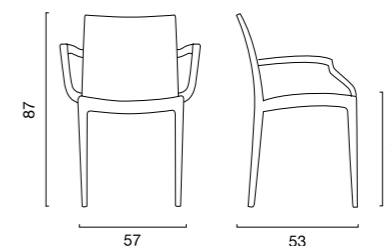

DIMENSIONI | DIMENSIONS (cm)

IMPILABILE | STACKABLE

LOGISTICA | LOGISTIC

		PESO WEIGHT (kg)
PZ. PALLET PCS. PALLET	22	3,25
MISURE PALLET PALLET DIM. (cm)	95 x 48 x 216 h	
PZ. BILICO PCS. TRUCK	1.540	
PZ. 40' CTR PCS. 40' CTN	1.320	

Rattan Bistrot

Poltrona polimerica
Polymeric armchair

RATTAN BISTROT POLTRONA POLIMERICA RATTAN BISTROT POLYMERIC ARMCHAIR

COLORI | COLORS

COLORI COLORS	CODICE ITEM CODE	COD. EAN EAN CODE
 BIANCO WHITE	S6625B	8.005.465.892.780
 MOKA MOKA	S6625MK	8.005.465.892.797
 ANTRACITE ANTHRACITE	S6625Y	8.005.465.892.803
 JUTA JUTE	S6625J	8.005.465.960.458

DIMENSIONI | DIMENSIONS (cm)

IMPILABILE | STACKABLE

LOGISTICA | LOGISTIC

		PESO WEIGHT (kg)
PZ. PALLET PCS. PALLET	20	4,0
MISURE PALLET PALLET DIM. (cm)	105 x 60 x 200 h	
PZ. BILICO PCS. TRUCK	1.160	
PZ. 40' CTR PCS. 40' CTN	920	