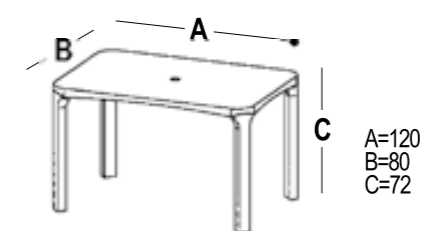

OLÈ RATTAN 120X80 TAVOLO POLIMERICO RETTANGOLARE OLÈ RATTAN 120X80 POLYMERIC RECTANGULAR TABLE

COLORI | COLORS

COLORI | COLORS	CODICE | ITEM CODE	COD. EAN | EAN CODE
BIANCO WHITE	S6947RB	8.005.465.966.078
MOKA MOKA	S6947RMK	8.005.465.966.085
ANTRACITE ANTHRACITE	S6947RY	8.005.465.966.108
JUTA JUTE	S6947RJ	8.005.465.966.092

DIMENSIONI | DIMENSIONS (cm)