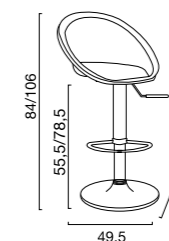

DIMENSIONI | DIMENSIONS (cm)

LOGISTICA | LOGISTIC

		PESO WEIGHT (kg)
PZ. PALLET PCS. PALLET	14	5,6
MISURE PALLET PALLET DIM. (cm)	80 x 80 x 114 h	
PZ. BILICO PCS. TRUCK	1.344	
PZ. 40' CTR PCS. 40' CTN	784	

DIMENSIONI | DIMENSIONS (cm)

LOGISTICA | LOGISTIC

		PESO WEIGHT (kg)
PZ. PALLET PCS. PALLET	14	8,1
MISURE PALLET PALLET DIM. (cm)	120 x 80 x 115 h	
PZ. BILICO PCS. TRUCK	896	
PZ. 40' CTR PCS. 40' CTN	840	

Sgabello elevabile
Adjustable barstool

SGABELLO EDGAR elevabile con seduta polimerica e base cromata. Sistema di elevazione a gas. Articolo da montare.

ADJUSTABLE EDGAR BARSTOOL with polymeric seat & chrome plated base. Gas lift system. Ready to assemble.

SOLO PER USO INTERNO | ONLY FOR INDOOR USE

DIMENSIONI | DIMENSIONS (cm)

LOGISTICA | LOGISTIC

		PESO WEIGHT (kg)
PZ. CARTONE PCS. BOX	1	7,0
DIM. CARTONE BOX SIZE (cm)	50,5 x 41 x 50,5 h	
PZ. PALLET PCS. PALLET	16	
MISURE PALLET PALLET DIM. (cm)	120 x 82 x 217 h	
PZ. BILICO PCS. TRUCK	512	
PZ. 40' CTR PCS. 40' CTN	384	