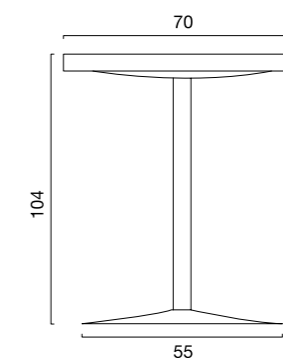

SOLO PER USO INTERNO | ONLY FOR INDOOR USE

DIMENSIONI | DIMENSIONS (cm)

LOGISTICA | LOGISTIC

		PESO WEIGHT (kg)
PZ. CARTONE PCS. BOX	4	6,0
DIM. CARTONE BOX SIZE (cm)	57 x 52 x 77 h	
PZ. PALLET PCS. PALLET	40	
MISURE PALLET PALLET DIM. (cm)	104 x 120 x 221 h	
PZ. BILICO PCS. TRUCK	1.040	
PZ. 40' CTR PCS. 40' CTN	840	

DIMENSIONI | DIMENSIONS (cm)

LOGISTICA | LOGISTIC

		PESO WEIGHT (kg)
PZ. PALLET PCS. PALLET	12	20,4
MISURE PALLET PALLET DIM. (cm)	120 x 80 x 240 h	
PZ. BILICO PCS. TRUCK	396	
PZ. 40' CTR PCS. 40' CTN	288	