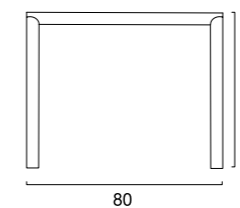

DIMENSIONI | DIMENSIONS (cm)

LOGISTICA | LOGISTIC

		PESO WEIGHT (kg)
PZ. PALLET PCS. PALLET	13	14,5
MISURE PALLET PALLET DIM. (cm)	150 x 90 x 116 h	
PZ. BILICO PCS. TRUCK	624	
PZ. 40' CTR PCS. 40' CTN	416	

DIMENSIONI | DIMENSIONS (cm)

LOGISTICA | LOGISTIC

		PESO WEIGHT (kg)
PZ. PALLET PCS. PALLET	14	5,6
MISURE PALLET PALLET DIM. (cm)	80 x 80 x 114 h	
PZ. BILICO PCS. TRUCK	1.344	
PZ. 40' CTR PCS. 40' CTN	784	