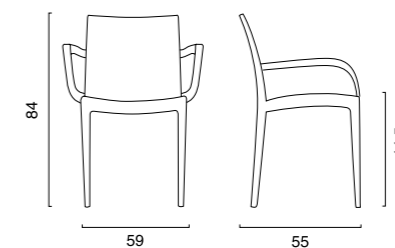

DIMENSIONI | DIMENSIONS (cm)

IMPILABILE | STACKABLE

LOGISTICA | LOGISTIC

		PESO WEIGHT (kg)
PZ. PALLET PCS. PALLET	20	3,35
MISURE PALLET PALLET DIM. (cm)	105 x 48 x 220 h	
PZ. BILICO PCS. TRUCK	1.400	
PZ. 40' CTR PCS. 40' CTN	1.200	

DIMENSIONI | DIMENSIONS (cm)

IMPILABILE | STACKABLE

LOGISTICA | LOGISTIC

		PESO WEIGHT (kg)
PZ. PALLET PCS. PALLET	18	3,8
MISURE PALLET PALLET DIM. (cm)	100 x 60 x 212 h	
PZ. BILICO PCS. TRUCK	1.080	
PZ. 40' CTR PCS. 40' CTN	828	