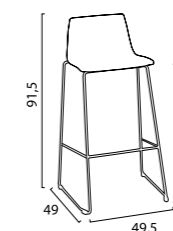

SOLO PER USO INTERNO | ONLY FOR INDOOR USE

DIMENSIONI | DIMENSIONS (cm)

LOGISTICA | LOGISTIC

		PESO WEIGHT (kg)
PZ. CARTONE PCS. BOX	1	6,7
DIM. CARTONE BOX SIZE (cm)	60 x 48 x 28,5 h	
PZ. PALLET PCS. PALLET	16	
MISURE PALLET PALLET DIM. (cm)	120 x 80 x 126 h	
PZ. BILICO PCS. TRUCK	1.056	
PZ. 40' CTR PCS. 40' CTN	800	

Nadir

Sgabello
Barstool

SGABELLO NADIR con seduta polimerica e base in tondino cromato diam. 11 mm. Articolo da montare.
NADIR BARSTOOL with polymeric seat & steel-rod chromed base diam. 11 mm. Ready to assemble.

SOLO PER USO INTERNO | ONLY FOR INDOOR USE

DIMENSIONI | DIMENSIONS (cm)

LOGISTICA | LOGISTIC

		PESO WEIGHT (kg)
PZ. CARTONE PCS. BOX	4	6,0
DIM. CARTONE BOX SIZE (cm)	57 x 52 x 77 h	
PZ. PALLET PCS. PALLET	40	
MISURE PALLET PALLET DIM. (cm)	104 x 120 x 221 h	
PZ. BILICO PCS. TRUCK	1.040	
PZ. 40' CTR PCS. 40' CTN	840	