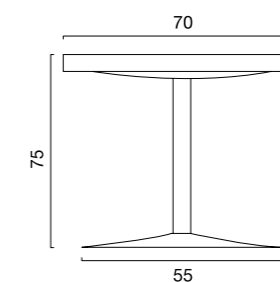

DIMENSIONI | DIMENSIONS (cm)

LOGISTICA | LOGISTIC

		PESO | WEIGHT (kg)
PZ. PALLET | PCS. PALLET	12	19,9
MISURE PALLET | PALLET DIM. (cm)	120 x 80 x 240 h	
PZ. BILICO | PCS. TRUCK	396	
PZ. 40' CTR | PCS. 40' CTN	288