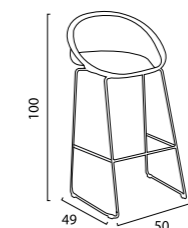

SOLO PER USO INTERNO | ONLY FOR INDOOR USE

DIMENSIONI | DIMENSIONS (cm)

LOGISTICA | LOGISTIC

		PESO WEIGHT (kg)
PZ. CARTONE PCS. BOX	1	7,0
DIM. CARTONE BOX SIZE (cm)	50,5 x 41 x 50,5 h	
PZ. PALLET PCS. PALLET	16	
MISURE PALLET PALLET DIM. (cm)	120 x 82 x 217 h	
PZ. BILICO PCS. TRUCK	512	
PZ. 40' CTR PCS. 40' CTN	384	

Edgar

Sgabello
Barstool

SGABELLO EDGAR con seduta polimerica e base in tondino cromato diam. 11 mm. Articolo da montare.
EDGAR BARSTOOL with polymeric seat & steel-rod chromed base diam. 11 mm. Ready to assemble.

SOLO PER USO INTERNO | ONLY FOR INDOOR USE

DIMENSIONI | DIMENSIONS (cm)

LOGISTICA | LOGISTIC

		PESO WEIGHT (kg)
PZ. CARTONE PCS. BOX	4	6,3
DIM. CARTONE BOX SIZE (cm)	57 x 52 x 77 h	
PZ. PALLET PCS. PALLET	40	
MISURE PALLET PALLET DIM. (cm)	104 x 120 x 221 h	
PZ. BILICO PCS. TRUCK	1.040	
PZ. 40' CTR PCS. 40' CTN	840	