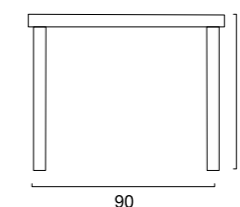

DIMENSIONI | DIMENSIONS (cm)

IMPILABILE | STACKABLE

LOGISTICA | LOGISTIC

		PESO WEIGHT (kg)
PZ. PALLET PCS. PALLET	22	3,25
MISURE PALLET PALLET DIM. (cm)	95 x 48 x 216 h	
PZ. BILICO PCS. TRUCK	1.540	
PZ. 40' CTR PCS. 40' CTN	1.320	

DIMENSIONI | DIMENSIONS (cm)

IMPILABILE | STACKABLE

LOGISTICA | LOGISTIC

		PESO WEIGHT (kg)
PZ. PALLET PCS. PALLET	20	4,0
MISURE PALLET PALLET DIM. (cm)	105 x 60 x 200 h	
PZ. BILICO PCS. TRUCK	1.160	
PZ. 40' CTR PCS. 40' CTN	920	

DIMENSIONI | DIMENSIONS (cm)

LOGISTICA | LOGISTIC

		PESO WEIGHT (kg)
PZ. PALLET PCS. PALLET	12	7,9
MISURE PALLET PALLET DIM. (cm)	90 x 90 x 122 h	
PZ. BILICO PCS. TRUCK	720	
PZ. 40' CTR PCS. 40' CTN	624	