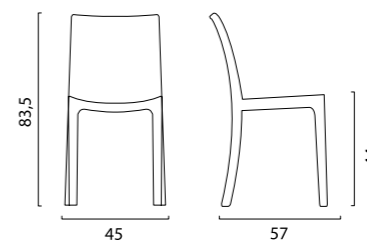

boheme
sedia | chair

boheme
poltrona | armchair

Boheme

Sedia polimerica
Polymeric chair

BOHEME SEDIA POLIMERICA BOHEME POLYMERIC CHAIR

COLORI | COLORS

COLORI COLORS	CODICE ITEM CODE	COD. EAN EAN CODE
 BIANCO WHITE	S6308B	8.005.465.892.650
 MOKA MOKA	S6308MK	8.005.465.892.667
 ANTRACITE ANTHRACITE	S6308Y	8.005.465.892.681
 JUTA JUTE	S6308J	8.005.465.960.403

DIMENSIONI | DIMENSIONS (cm)

IMPILABILE | STACKABLE

LOGISTICA | LOGISTIC

		PESO WEIGHT (kg)
PZ. PALLET PCS. PALLET	20	3,35
MISURE PALLET PALLET DIM. (cm)	105 x 48 x 220 h	
PZ. BILICO PCS. TRUCK	1.400	
PZ. 40' CTR PCS. 40' CTN	1.200	

DIMENSIONI | DIMENSIONS (cm)

IMPILABILE | STACKABLE

LOGISTICA | LOGISTIC

		PESO WEIGHT (kg)
PZ. PALLET PCS. PALLET	18	3,8
MISURE PALLET PALLET DIM. (cm)	100 x 60 x 212 h	
PZ. BILICO PCS. TRUCK	1.080	
PZ. 40' CTR PCS. 40' CTN	828	