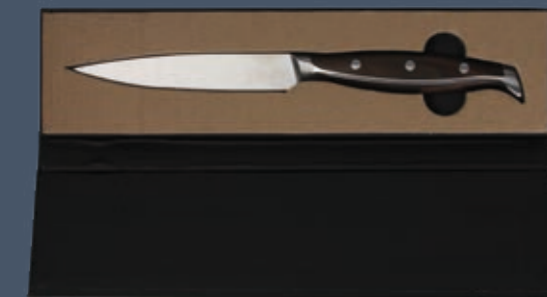

R5784F70155
8056444472493
cm 23* h 2* 2
9" x h 3/4" x 3/4"

Set 2 coltelli bistecca forgiato
set 2 forged steak knives

inner 12
master 48

R5784F50155
8056444472509
cm 24* h 2* 2
9 1/2" x h 3/4" x 3/4"

Set 2 coltello bistecca
Set 2 steak knives

inner 12
master 48

R5760G1WOOD
8056444091489
cm 23* h 1,5* 2,5
9" x h 1/2" x 1"

Coltello fiorentina
Knife for t-bone steak

inner 6
master 48

R5760G2WOOD
8056444091502
cm 24* h 1,5* 2
9 1/2" x h 1/2" x 3/4"

Coltello filetto
Living wooden

inner 6
master 48